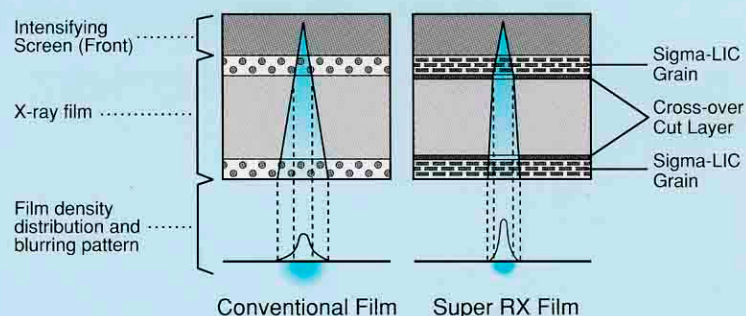

Super **RX** MEDICAL X-RAY FILM

Easy-to-recycle box
for a clean environment.

Fujifilm Super RX is a blue sensitive, universal film with a wide tonal range for all types of applications. Incorporating Fujifilm's unique Sigma-LIC Grain and Cross-over technologies from the highly regarded Super HR Series, it provides exceptionally sharp, high contrast images with both automatic and manual processing. Its reliable image quality will greatly improve diagnostic capabilities.

Sigma-LIC Grain Technology

Schematic of Latent Image Formation with Sigma-LIC Grain

Fujifilm developed Sigma-LIC (Localized Image Centers) Grain technology in order to improve fluorescent light absorption efficiency. It produces silver halide crystals that are flat and hexagonal, with latent image centers concentrated in the corners for increased light absorption. This results in latent images that are more intense and stable than those obtained with conventional silver halide crystals.

Cross-over Control Technology

Scattering Behavior of Cross-over Light

This original Fujifilm technology places ultra-thin layers between the emulsion layer and film base to absorb light. By preventing cross-over light, the extra layers significantly reduce image blurring.

Main Features

High Quality Diagnostic Radiographs

Super RX requires very minimal exposure, yet produces radiographs whose extremely sharp, high contrast adds to the ease and accuracy of diagnosis.

Blue Tinted Images