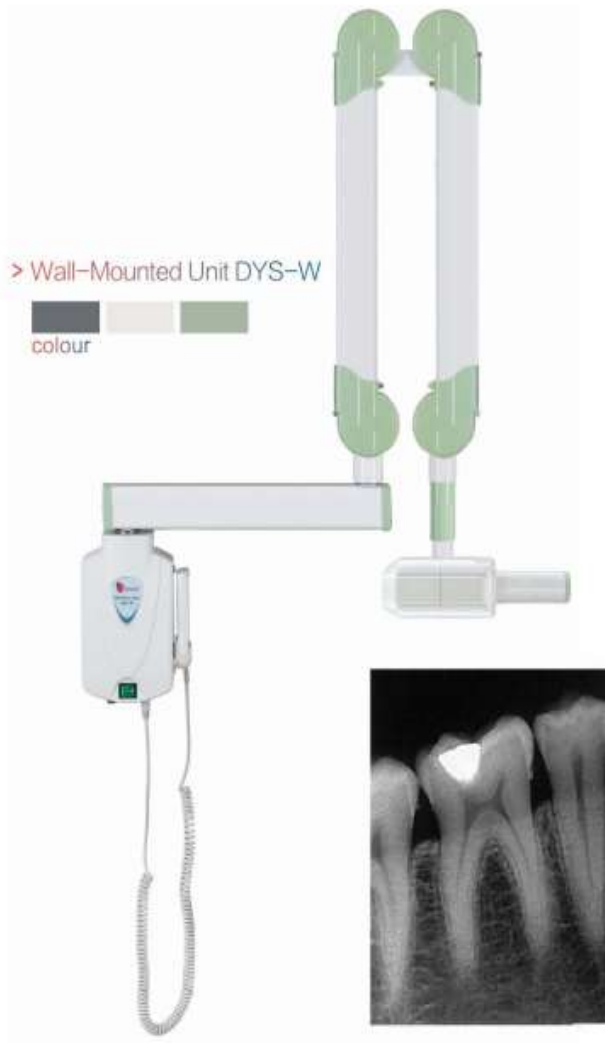

GETIDY DYS – WALL MOUNTED X – RAY UNIT

DYS Series Dental X-Ray Unit

Installation Space

A=420mm (Standard) or 485mm (Optional)
 B=1055mm
 C=2230mm
 D=880mm

> Pack Size: 910X385X390mm-33.5Kg

Specification:

Power Voltage: AC 220V \pm 10%	Anode Angle: 19°
Frequency: 50/60Hz	Load Cycle: 1/60
Electric Plug: Three-core(international/ Europeanstandard)	Half Value Layer: 1.6mmALunder 70kv
Ultimate Capacity: 900VA	Inherent Filtration: \geq 2.1mmAl
Electric Current: 4A	Radiation Leakage: <0.07mGy/h
Fuse: 6.3A	Exposure Time: 0.06-2.00s
Focus: 0.8mm	
Rated High-Voltage: 70KV \pm 10%	
Tube-Head Current: 7mA \pm 15%	