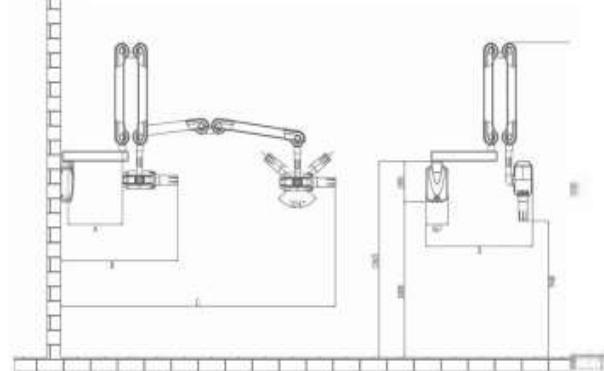

GETIDY DYS – WALL MOUNTED X – RAY UNIT

DYS Series Dental X-Ray Unit

Installation Space

A=420mm (Standard) or 485mm (Optional)
 B=1055mm
 C=2230mm
 D=880mm

> Pack Size: 910X385X390mm-33.5Kg

Specification:

Power Voltage: AC 220V \pm 10%	Anode Angle: 19°
Frequency: 50/60Hz	Load Cycle: 1/60
Electric Plug: Three-core(international/ Europeanstandard)	Half Value Layer: 1.6mmALunder 70kv
Ultimate Capacity: 900VA	Inherent Filtration: \geq 2.1mmAl
Electric Current: 4A	Radiation Leakage: <0.07mGy/h
Fuse: 6.3A	Exposure Time: 0.06-2.00s
Focus: 0.8mm	
Rated High-Voltage: 70KV \pm 10%	
Tube-Head Current: 7mA \pm 15%	